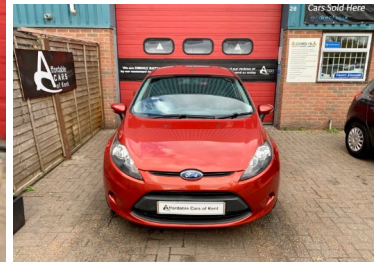

2010(10) Ford Fiesta 1.25 Edge 5dr

£4,695

We are **HIGHLY RATED**  
 Customer reviewed on **AutoTrader**  
 The UK's largest automotive website  
 Read our reviews or recommend us

**Engine:** Petrol  
**Body:** Hatchback  
**Gearbox:** Manual  
**Colour:** Tango Red Metallic  
**Mileage:** 37,000

**Affordable Cars of Kent**  
 28 Castlevue Business Centre  
 Gas House Road  
 Rochester  
 Kent, ME1 1PB

ONLY 37,000 MILES  
 IDEAL 1ST CAR

Affordable Cars Of Kent are recognised as one of the top 1,000 car dealerships in the whole of the UK & Ireland 2017 By Auto Express in a survey of over 20,000 new & used dealers. Over 70 Used Vehicles In Stock, Visit our Website For a Great Selection Of Used Cars, We Review Our Car Prices Regularly To Give You The Customer The Best Possible Deal.... Ford Fiesta 1.25 Edge 5dr Manual In Tango Red Metallic, Only 37,000 Miles With 1 Former Keeper... Ideal 1st Car, Parts & Labour Warranty Available Up To 3 Years, Vehicle Price Includes, Service & 12 months mot (if required, a minimum of 6 months will be supplied as per our AA dealership promise to you) Full pre delivery inspection, Full professional 3 stage vehicle valet, Customer service after sales support, Full AA history check & 12 Months AA roadside assistance, Free Hpi report, 5 day driveway insurance (subject to status) FINANCE AVAILABLE FROM 10.9% Apr, All Our Vehicles Are HPI Checked **\*\*SPECIAL OFFER\*\* WILLIAMS Synthetic Paint P...**