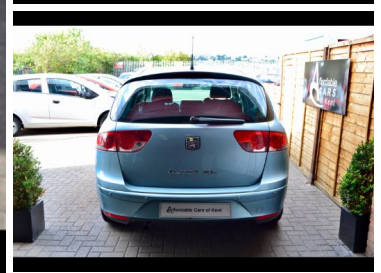

2009(09) SEAT Altea XL 1.9 TDi SE

£2,395

Auto Express have recognised Affordable Cars Of Kent as one of the Best Car Dealers 2017!

Engine: Diesel
Body: Estate
Gearbox: Manual
Capacity: 1896cc
Colour: Blue Metallic
Mileage: 100,000
CO²: 142g/km
MPG: 52.3mpg
Top Speed: 114mph
BHP: 103bhp
Insurance Grp: 13E

Affordable Cars of Kent
 28 Castlevie Business Centre
 Gas House Road
 Rochester
 Kent, ME1 1PB

SERVICE HISTORY
 ALLOY WHEELS

Affordable Cars Of Kent are recognised as one of the top 1,000 car dealerships in the whole of the UK & Ireland 2017 By Auto Express in a survey of over 20,000 new & used dealers. Over 70 Used Vehicles In Stock, Visit Our Website For a Great Selection Of Used Cars, We Review Our Car Prices Regularly To Give You The Customer The Best Possible Deal.. Seat Altea XL 1.9 TDi CR SE 5dr 6 Manual In Stunning Blue Metallic... Great Spacious Family Car, FINANCE AVAILABLE FROM 10.9% Apr, All Our Vehicles Are HPI Checked. 5 Day Driveaway Insurance Now Available** SPECIAL OFFER** WILLIAMS Synthetic Paint Protection Now Only £199 ** As We Are Part Of AA Cars This Vehicle Comes With a Full AA History Check & 12 Months AA Breakdown Cover. PLEASE NOTE: Please Call Before Travelling As The Vehicle You Are Looking At May Be At Our Other Site.